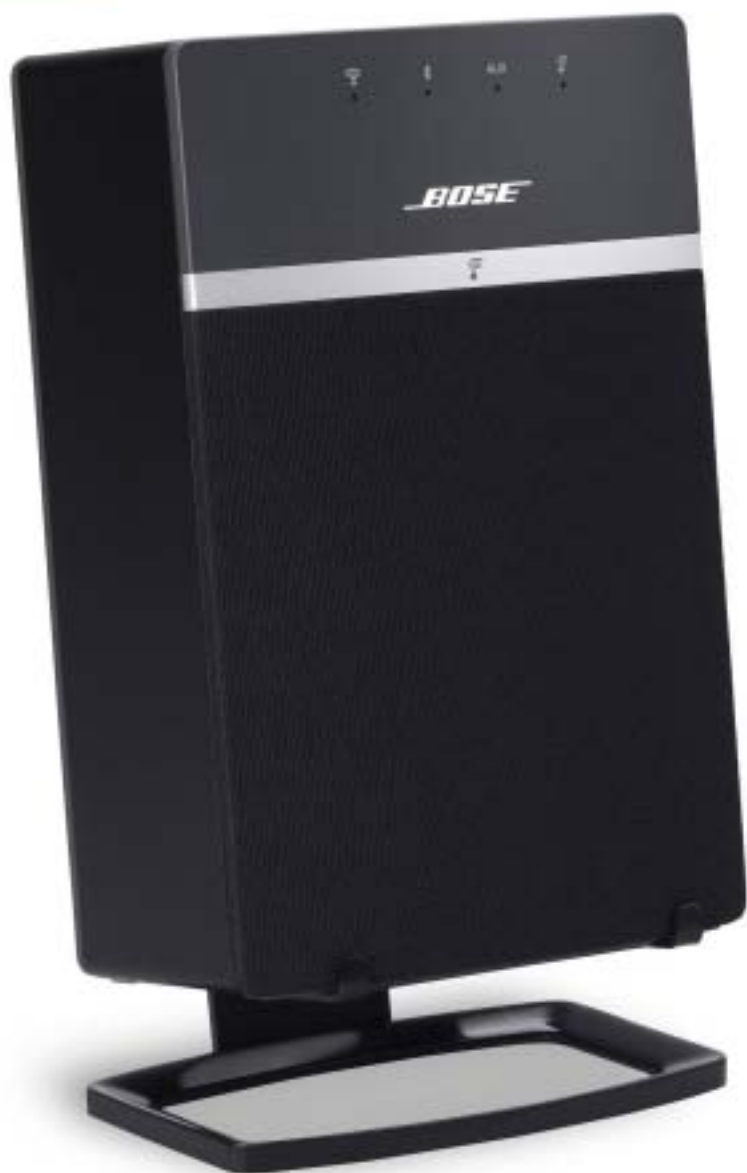

ST10-DS

Desk Stand For Bose® SoundTouch® 10

Elegantly crafted to be the perfect base for your Bose® SoundTouch® 10 speaker, the SoundXtra Desk Stand minimises vibration and adds a stylish flair. This compact solution doesn't steal space either: the stand has the same footprint as the speaker. Ideal for use on desks, tables, bedside cabinets, kitchen worktops, coffee tables and anywhere else in the house you want to enjoy your Bose® SoundTouch® 10.

- Steel and ABS construction. Stable support to reduce vibration
- Styled to complement Bose® SoundTouch® 10 speaker
- Perfect mounting solution for shelf or desktop
- Designed and manufactured in the UK

	White:	Black:	
PRODUCT CODE:	SDXBST10DS1011	SDXBST10DS1021	
UPC NUMBER:	713541217003	713541217010	
CARTON DIMENSIONS (LxWxH MM): ??? x ??? x ???			
CARTON WEIGHT: ???kg			
CARTON CONTENTS: 1 x Desk Stand For Bose® SoundTouch® 10 1 x Instructions			
OUTER CARTON QUANTITY: x ??? and x ???			
UK, EUROPEAN & US PRICING (SRP):	£34.99	€39.99	\$39.99